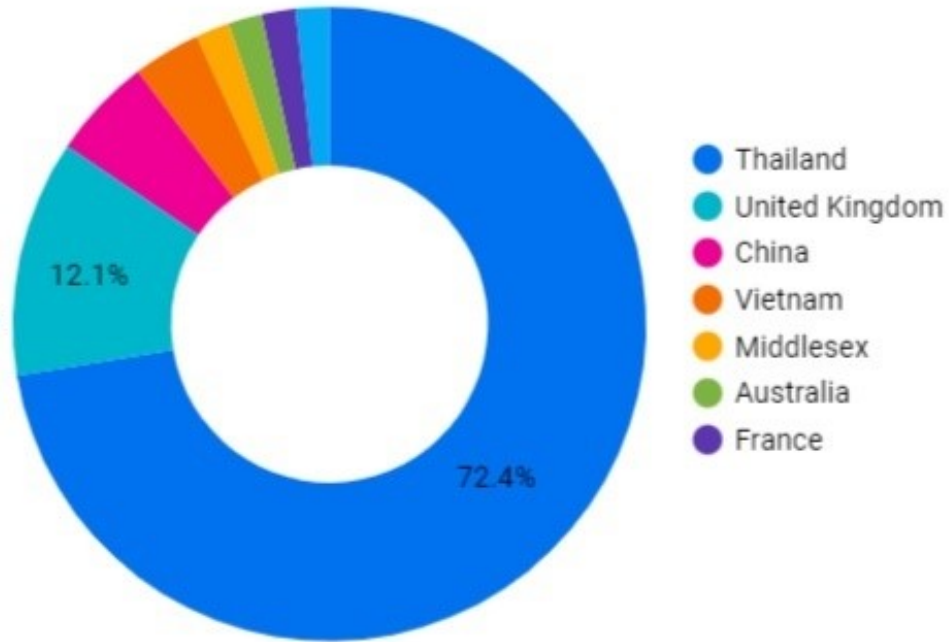

Mr. Ekapon Preecha

Mr. Chaiyun Damkaew

Mr. Suradet
Petcharanon

Miss Nattaya
Khaesawa

PARTICIPANTS

Title	Number
Asst.prof.	1
Asst.Prof.Dr.	5
Dr.	10
Miss	13
Mr.	27
Mrs.	2
Total	58

PARTICIPANTS's Region

PARTICIPANTS's Country

Country	Number
Australia	1
China	3
France	1
Thailand	43
United Kingdom	8
Vietnam	2
Total	58
Percentage of foreigners *****	25.86

PARTICIPANTS's University

Location	University
Australia	2
China	1
France	1
Thailand	17
United Kingdom	3
Vietnam	1
Total	25