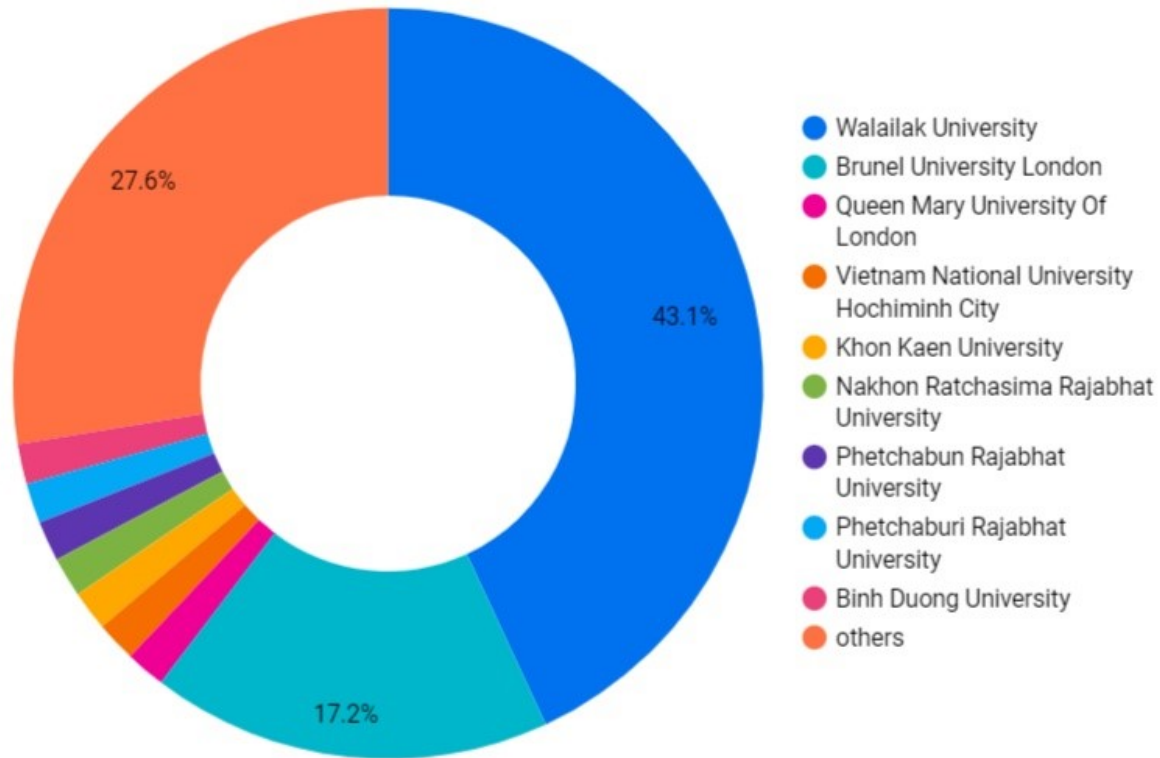

Mr. Ekapon Preecha

Mr. Chaiyun Damkaew

Mr. Suradet
Petcharanon

Miss Nattaya
Khaesawa

PARTICIPANTS

Title	Number
Asst.prof.	1
Asst.Prof.Dr.	5
Dr.	10
Miss	13
Mr.	27
Mrs.	2
Total	58

PARTICIPANTS's Region

PARTICIPANTS's Country

Country	Number
Australia	1
China	3
France	1
Thailand	43
United Kingdom	8
Vietnam	2
Total	58
Percentage of foreigners *****	25.86

PARTICIPANTS's University

Location	University
Australia	2
China	1
France	1
Thailand	17
United Kingdom	3
Vietnam	1
Total	25