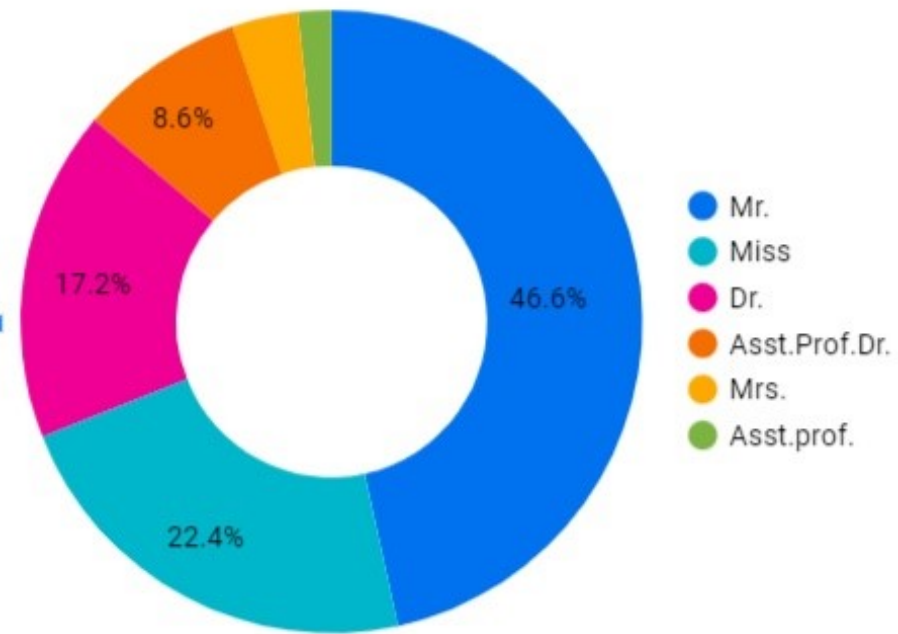

Mr. Ekapon Preecha

Mr. Chaiyun Damkaew

Mr. Suradet
Petcharanon

Miss Nattaya
Khaesawa

PARTICIPANTS

Title	Number
Asst.prof.	1
Asst.Prof.Dr.	5
Dr.	10
Miss	13
Mr.	27
Mrs.	2
Total	58

PARTICIPANTS's Region

PARTICIPANTS's Country

Country	Number
Australia	1
China	3
France	1
Thailand	43
United Kingdom	8
Vietnam	2
Total	58
Percentage of foreigners *****	25.86

PARTICIPANTS's University

Location	University
Australia	2
China	1
France	1
Thailand	17
United Kingdom	3
Vietnam	1
Total	25